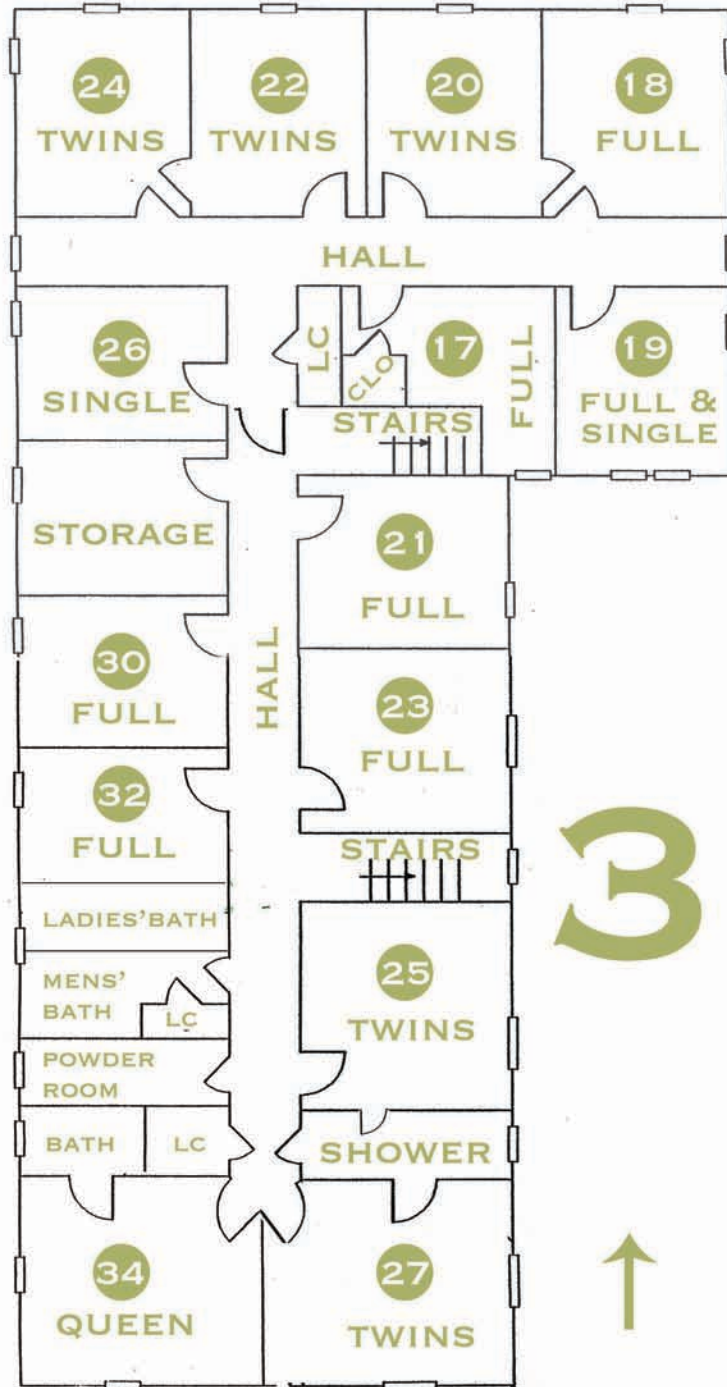

ALBATROSS HOTEL

34 OCEAN PATHWAY, OCEAN GROVE, NJ 07756

(732) 775.2085 | INFO@ALBATROSSHOTEL.NET | WWW.ALBATROSSHOTEL.NET