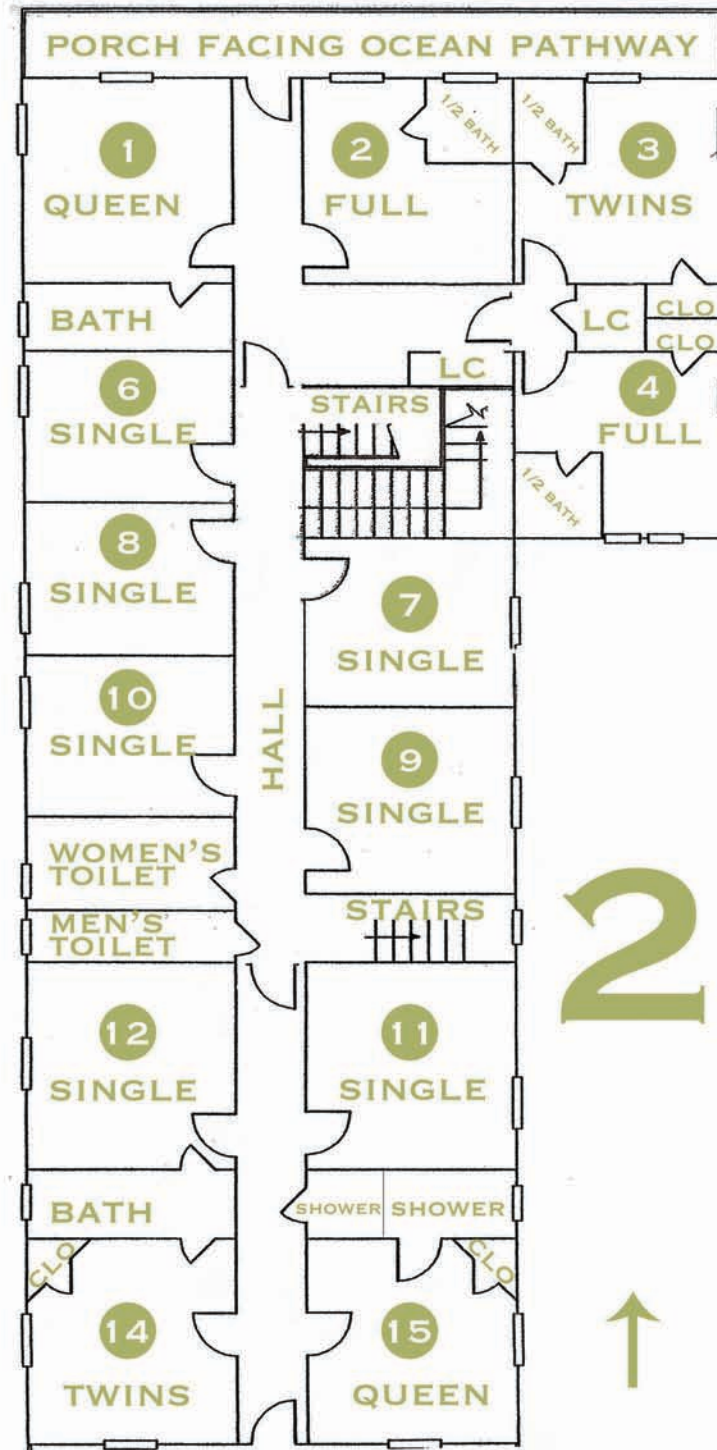

ALBATROSS HOTEL

OCEAN PATHWAY

1ST
FLOOR

MC CLINTOCK STREET

34 OCEAN PATHWAY, OCEAN GROVE, NJ 07756

(732) 775.2085 | INFO@ALBATROSSHOTEL.NET | WWW.ALBATROSSHOTEL.NET

ALBATROSS HOTEL

34 OCEAN PATHWAY, OCEAN GROVE, NJ 07756