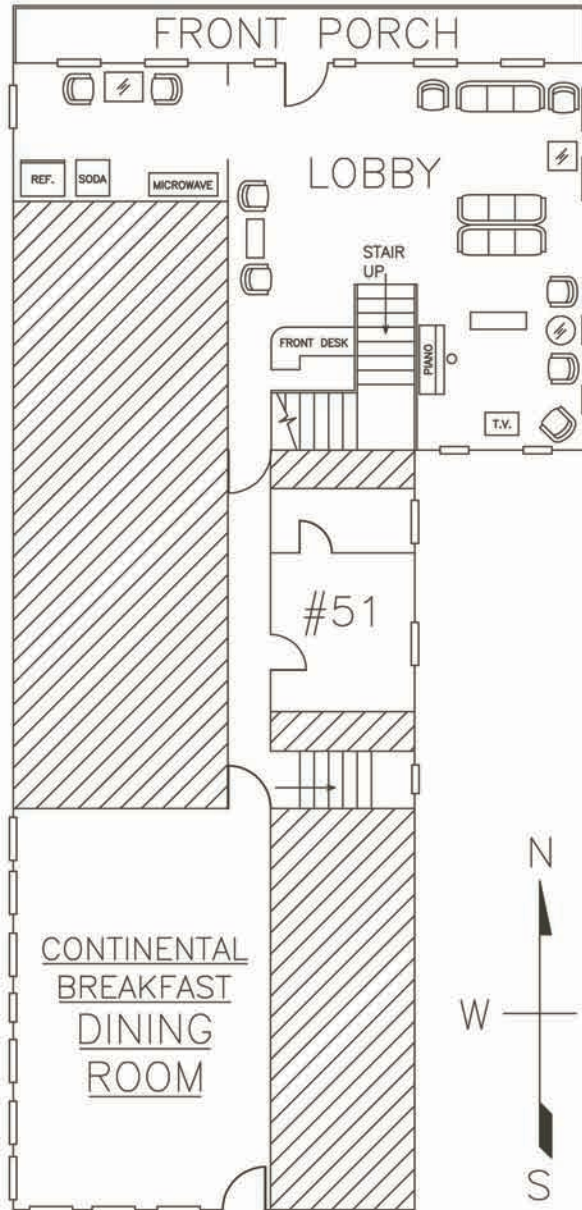

ALBATROSS HOTEL

OCEAN PATHWAY

1ST
FLOOR

MC CLINTOCK STREET

34 OCEAN PATHWAY, OCEAN GROVE, NJ 07756

(732) 775.2085 | INFO@ALBATROSSHOTEL.NET | WWW.ALBATROSSHOTEL.NET

ALBATROSS HOTEL

34 OCEAN PATHWAY, OCEAN GROVE, NJ 07756